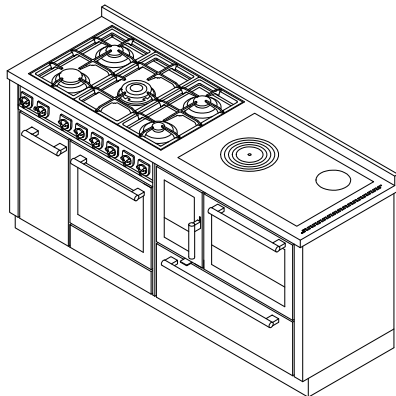

**MB180****KOMBI "CLASSICA"**

mm 1800x600x860

CE EN -12815 certification

ARTE 11    ARTE 12

ARTE 13    ARTE 14

Colours:

**White, Blue, Green, Black, Red, Ivory**

(stainless steel satin-finished handles)

Version Arte 11, 12, 13, 14:

White, Blue, Green, Black, Red, Ivory, Copper

(choice of knobs: nickel-plated, satin-finished, polished brass)

Wood-cooker **mod. F90** next, on the right or on the left, to a gas cooker **mod. G90****STANDARD EQUIPMENT**

- top flue, right or left  $\varnothing$  130 mm
- S.steel frame of mm 40 (total h 860 mm.)
- Stainless steel base h. 100 mm

**BY REQUEST**

- rear or side flue outlet, right or left  $\varnothing$  130 mm
- glass-ceramic hotplate (rear flue only)
- plan variations

**OPTIONALS**

- front handrail s.steel or brass, 2 or 3 sides, heavy-duty radiant hotplate, stainless steel hotplate cover

**DATA SHEET**

Net weight/packaging included: kg 240/290

See each equipment for technical data