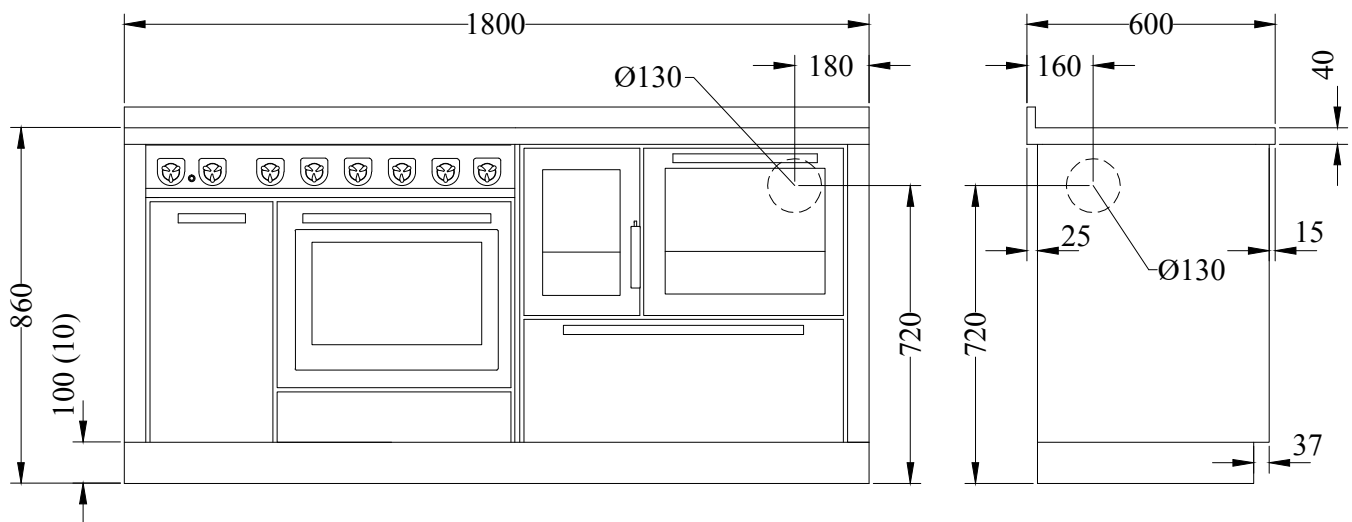

DATA SHEET

Net weight/packaging included: kg 240/290

See each equipment for technical data