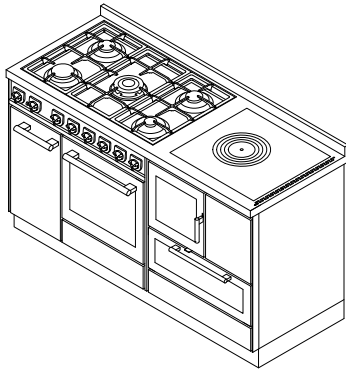

MB156**KOMBI "CLASSICA"**

mm 1500x600x860

CE EN -12815 certification

ARTE 11

ARTE 12

ARTE 13

ARTE 14

Colours:

White, Blue, Green, Black, Red, Ivory

(stainless steel satin-finished handles)

Version Arte 11, 12, 13, 14:

White, Blue, Green, Black, Red, Ivory, Copper

(choice of knobs: nickel-plated, satin-finished, polished brass)

Wood-cooker **mod. F60** next, on the right or on the left, to gas cooker **mod.G90****STANDARD EQUIPMENT**

- top flue, right or left \varnothing 130 mm
- S.steel frame of mm 40 (total h 860 mm.)
- Stainless steel base h. 100 mm