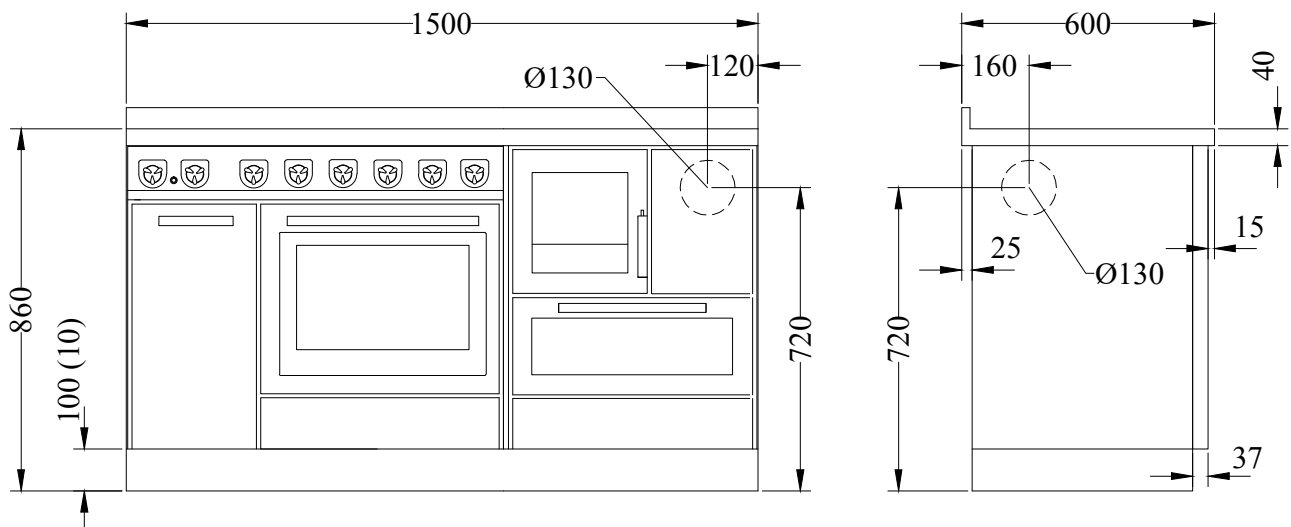

DATA SHEET

Net weight/packaging included: kg 250/300

See each equipment for technical data