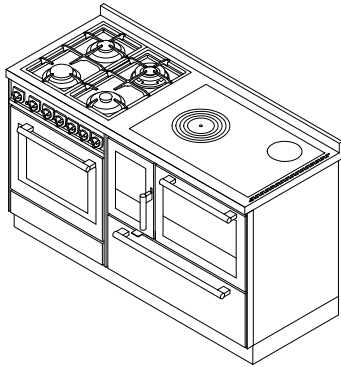

MB140**KOMBI "CLASSICA"** **de manincor**

mm 1400x600xh860

CE EN -12815 certification

ARTE 11 ARTE 12

ARTE 13 ARTE 14

Colours:

White, Blue, Green, Grey, Black, Red, Ivory

(stainless steel satin-finished handles)

Version Arte 11, 12, 13, 14:

White, Blue, Green, Grey, Black, Red, Ivory, Rust

(choice of knobs: nickel-plated, satin-finished, polished brass)

Wood-burning stove **mod. F80** next, on the right or on the left, to a gas cooker **mod. G60****STANDARD EQUIPMENT**

- top flue, right or left \varnothing 130 mm
- S.steel frame of mm 40 (total h 860 mm.)
- Stainless steel base h. 100 mm

BY REQUEST

- rear or side flue outlet, right or left \varnothing 130 mm
- glass-ceramic hotplate (rear flue only)
- plan variations

OPTIONALS

- front handrail s.steel or brass, 2 or 3 sides, heavy-duty radiant hotplate, stainless steel hotplate cover

DATA SHEET

Net weight/packaging included: kg 235/285

See each equipment for technical data