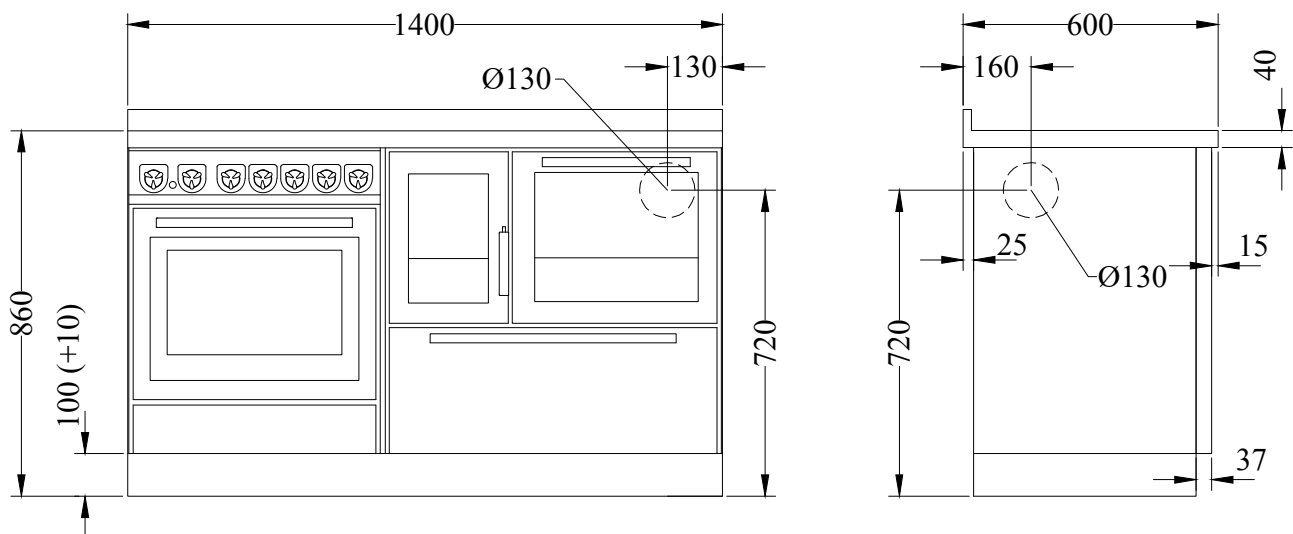

DATA SHEET

Net weight/packaging included: kg 235/285

See each equipment for technical data