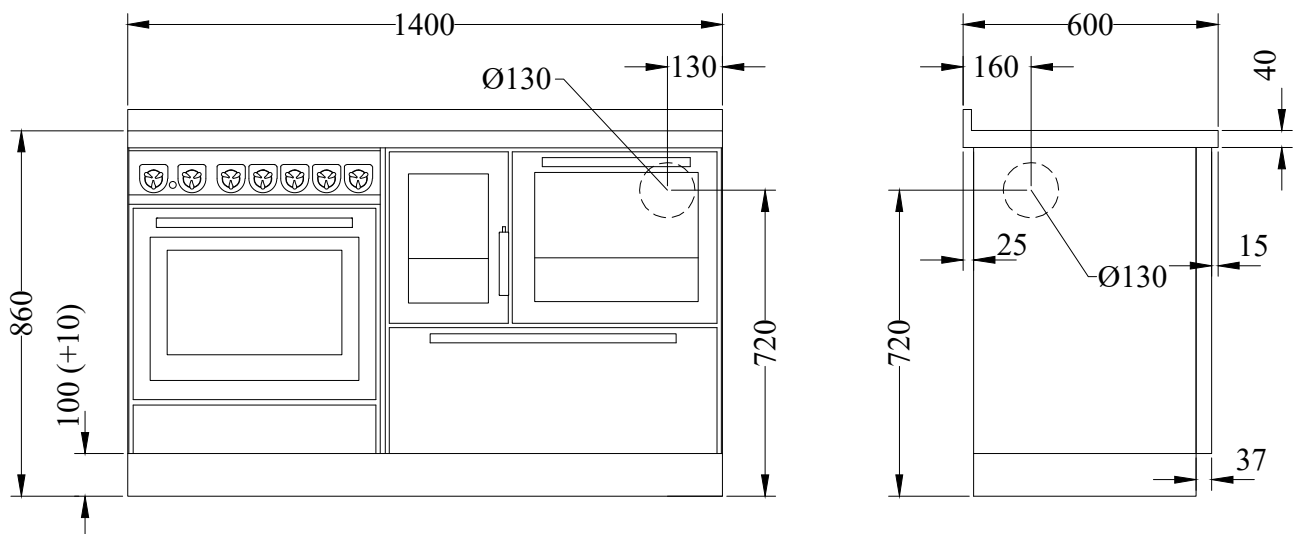

DATA SHEET

Net weight/packaging included: kg 235/285

See each equipment for technical data