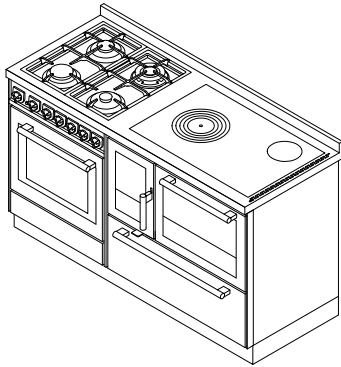

**MB140****KOMBI "CLASSICA"** **de manincor**

mm 1400x600xh860

CE EN -12815 certification

ARTE 11    ARTE 12

ARTE 13    ARTE 14

Colours:

**White, Blue, Green, Black, Red, Ivory**

(stainless steel satin-finished handles)

Version Arte 11, 12, 13, 14:

White, Blue, Green, Black, Red, Ivory, Copper

(choice of knobs: nickel-plated, satin-finished, polished brass)

Wood-burning stove **mod. F80** next, on the right or on the left, to a gas cooker **mod. G60****STANDARD EQUIPMENT**

- top flue, right or left  $\varnothing$  130 mm
- S.steel frame of mm 40 (total h 860 mm.)
- Stainless steel base h. 100 mm

**BY REQUEST**

- rear or side flue outlet, right or left  $\varnothing$  130 mm
- glass-ceramic hotplate (rear flue only)
- plan variations

**OPTIONALS**

- front handrail s.steel or brass, 2 or 3 sides, heavy-duty radiant hotplate, stainless steel hotplate cover

**DATA SHEET**

Net weight/packaging included: kg 235/285

See each equipment for technical data