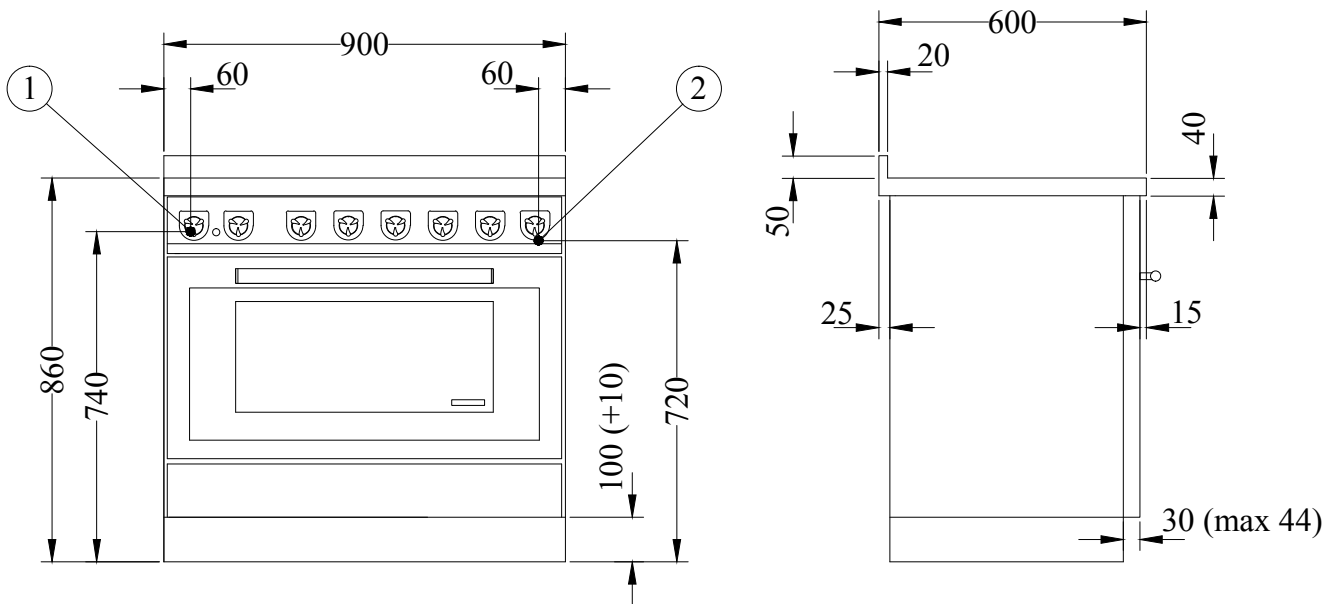

STANDARD EQUIPMENT:

- 5 burners gas cooker
- stainless steel oven door
- safety valves and electric ignition
- electric static/fan-assisted 8 functions oven, mm 620x410xh310, da 2,5 kW 230V
- oven features: 2 grids + 2 baking pan
- stainless steel base h. 100 mm height and depth adaptable
- stainless steel frame of mm 40 (total h860 mm)
- grids in heavy-duty cast-iron

BY REQUEST:

- black oven door
- electric version with induction cooktop 5 zones:
2 zones ø160 mm-1,4 kw; 1 zone ø160 mm-1,4/2 kw; 1 zone ø200 mm- 2,3 kw; 1 zone ø250 mm- 2,3/3 kw
- electric infrared version with ceramic glass cooktop 5 zones:
2 zones ø144 mm-1,2 kW; 2 zones ø180 mm-1,8 kW; 1 double zone ø144/230 mm-1/2,5 kW

OPTIONALS:

- front handrail s.steel or brass, 2 or 3 sides
- s.steel hotplate mm 245 x 440

DATA SHEET

Gas burners (kw): 1 small 0.75, 2 medium 1.75, 1 big 3, 1 triple crown 3.6 : Tot. 10,85 kw

Electric oven 2.5 kw