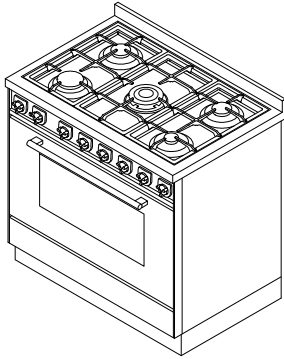

G90 MAXI

PROFESSIONAL GAS COOKERS

mm 900x600xh860

ARTE 11

ARTE 12

ARTE 13

ARTE 14

Colours:

White, Blue, Green, Black, Red, Ivory, Stainless steel

(stainless steel handles D5)

Version Arte 11, 12, 13, 14:

White, Blue, Green, Black, Red, Ivory, Copper

(choice of knobs: nickel-plated, satin-finished, polished brass)

STANDARD EQUIPMENT:

- 5 burners gas cooker
- stainless steel oven door
- safety valves and electric ignition
- electric static/fan-assisted 8 functions oven, mm 620x410xh310, da 2,5 kW 230V
- oven features: 2 grids + 2 baking pan
- stainless steel base h. 100 mm height and depth adaptable
- stainless steel frame of mm 40 (total h860 mm)
- grids in heavy-duty cast-iron

BY REQUEST:

- black oven door
- electric version with induction cooktop 5 zones:
2 zones ø160 mm-1,4 kw; 1 zone ø160 mm-1,4/2 kw; 1 zone ø200 mm- 2,3 kw; 1 zone ø250 mm- 2,3/3 kw
- electric infrared version with ceramic glass cooktop 5 zones:
2 zones ø144 mm-1,2 kW; 2 zones ø180 mm-1,8 kW; 1 double zone ø144/230 mm-1/2,5 kW